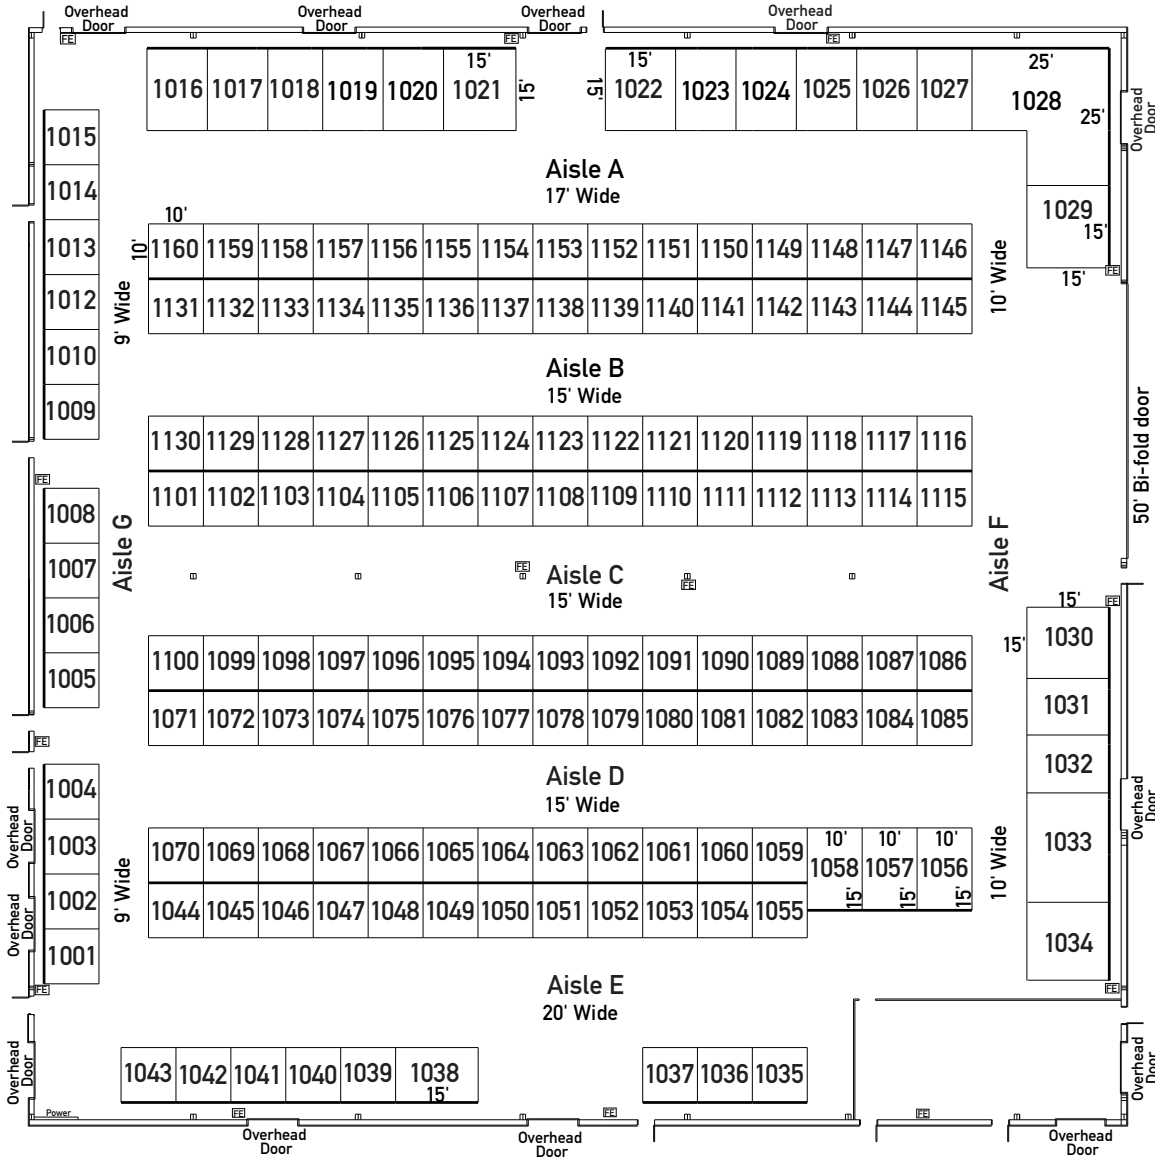

Aircraft Spruce & Specialty Exhibit Hangar A

200' x 200'
#1001-1160

FE FIRE EXTINGUISHER

OVERHEAD DOOR = 9' Wide